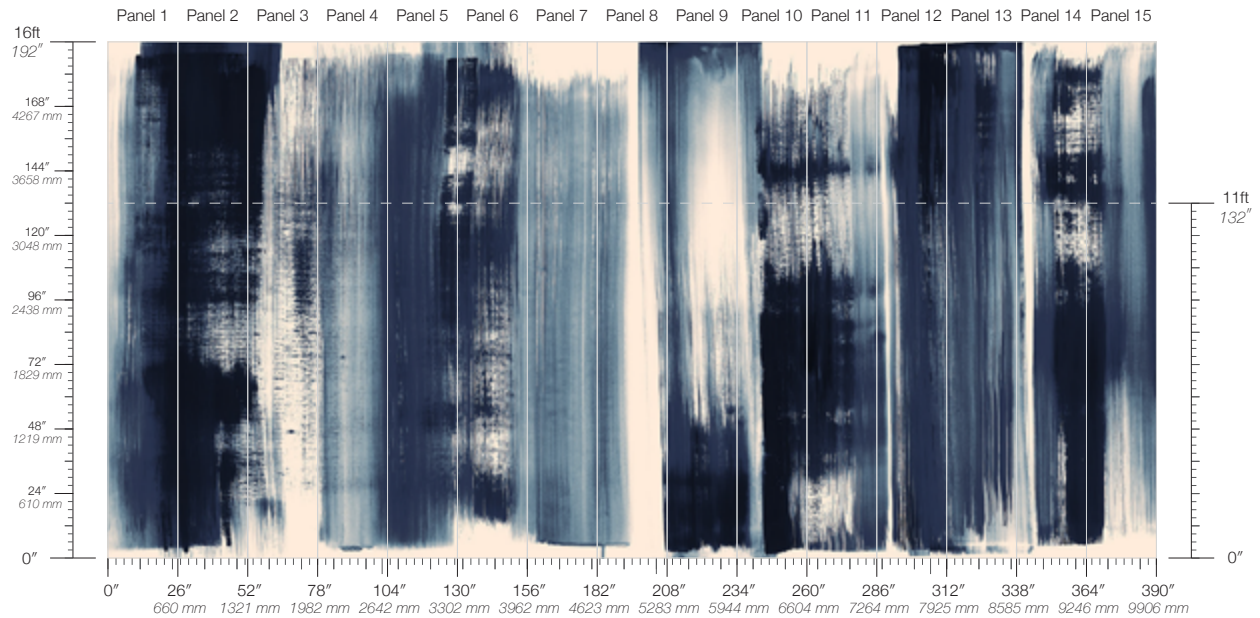

Noir Velvet

Suitable for residential and some commercial projects

COLOR
Velvet

STOCK
Made to order

REPEAT
Non-repeating

CONTACT
sales@calicowallpaper.com
+1 718 243 1705
57 Lispenard Street
New York, NY 10013 USA

ITEM
4314

MINIMUM
1 panel

LEAD TIME
4 weeks to print

CONTENT
Clay-Coated Paper

MAINTENANCE
Water-based cleanser

ORIGIN
USA

DISCLAIMER
Panel maps represent mural artwork only. Reference the physical sample for color and texture.

PANEL WIDTH
26" / 661 mm trimmed

FLAMMABILITY
ASTM E84 Adhered Class A

DETAILS
Custom options available

PANEL HEIGHT
132" / 3353 mm standard
192" / 4877 mm standard

ENVIRONMENTAL
FSC Certified Content

PRICE
Available upon request